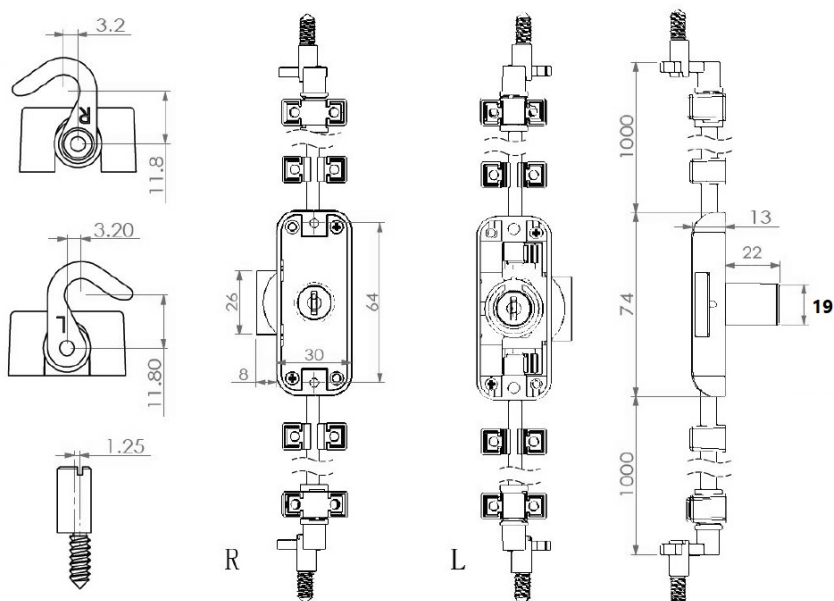

PRODUCT SHEET

Description:

Rotary Bar Lock MIC-922, $\varnothing 19 \times 22 \text{mm}$, RH, NPL, #J12, HCK SISO, No Bars But With Accessories, 3-way, 15mm Backset

Item number:

14.05.276-0

Units	Box	Carton	HS Code	Barcode
Pcs.	10	100	8301300000	
				5704866043021