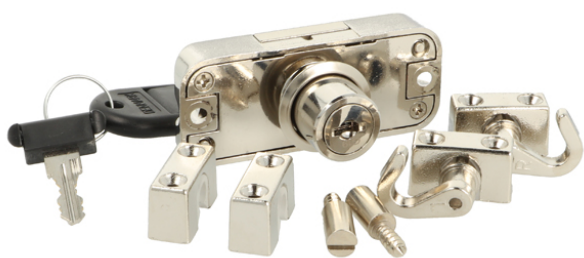

PRODUCT SHEET

Description:

Rotary Bar Lock MIC-922, $\varnothing 19 \times 22 \text{mm}$, RH, NPL, #J12, HCK SISO, No Bars But With Accessories, 3-way, 15mm Backset

Item number:

14.05.276-0

Units	Box	Carton	HS Code	Barcode
Pcs.	10	100	8301300000	
				5704866043021